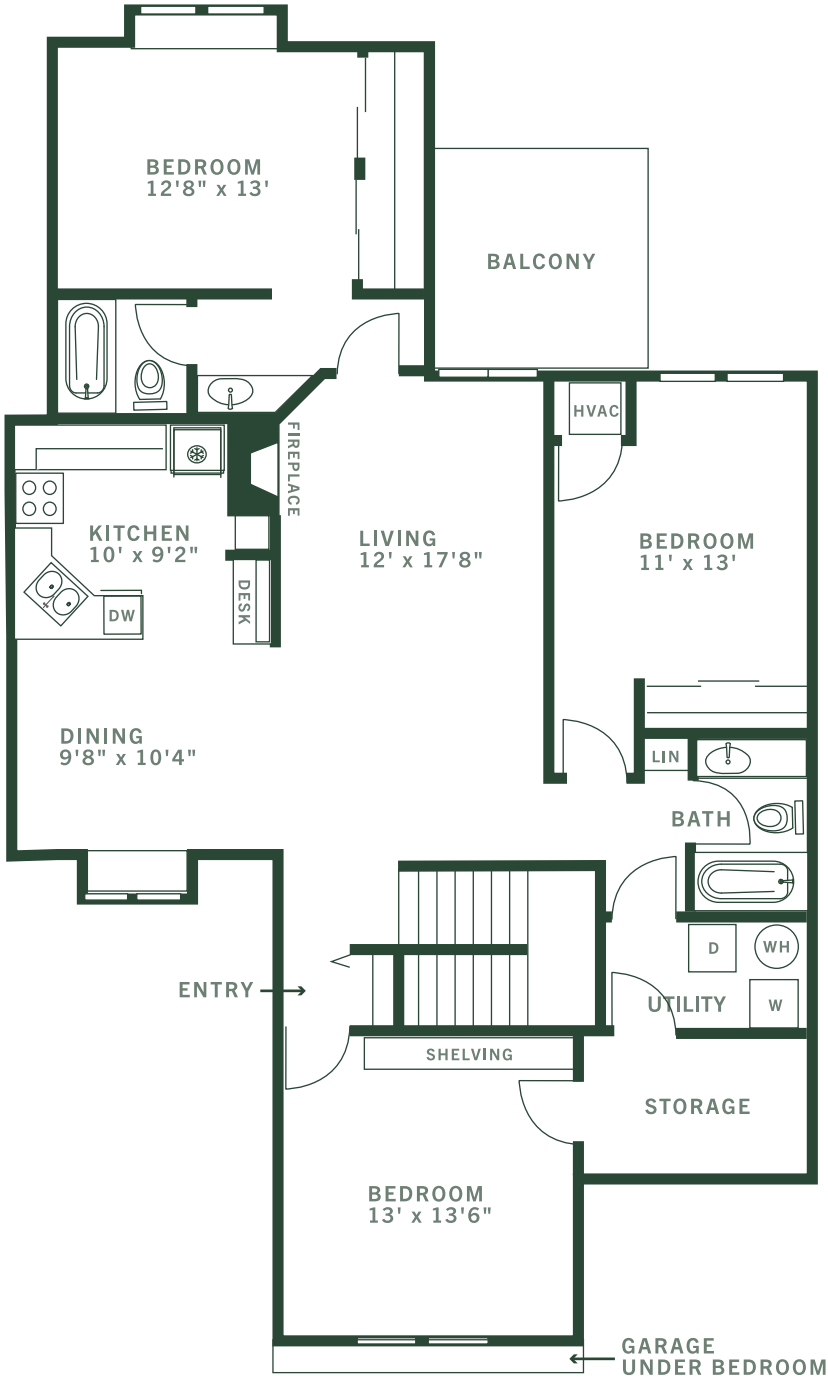

N34W23140 Ridge Place
Pewaukee, WI 53072

(262) 691-8640
HuntersRidgeApartmentLiving.com

*ALL DIMENSIONS ARE APPROXIMATE